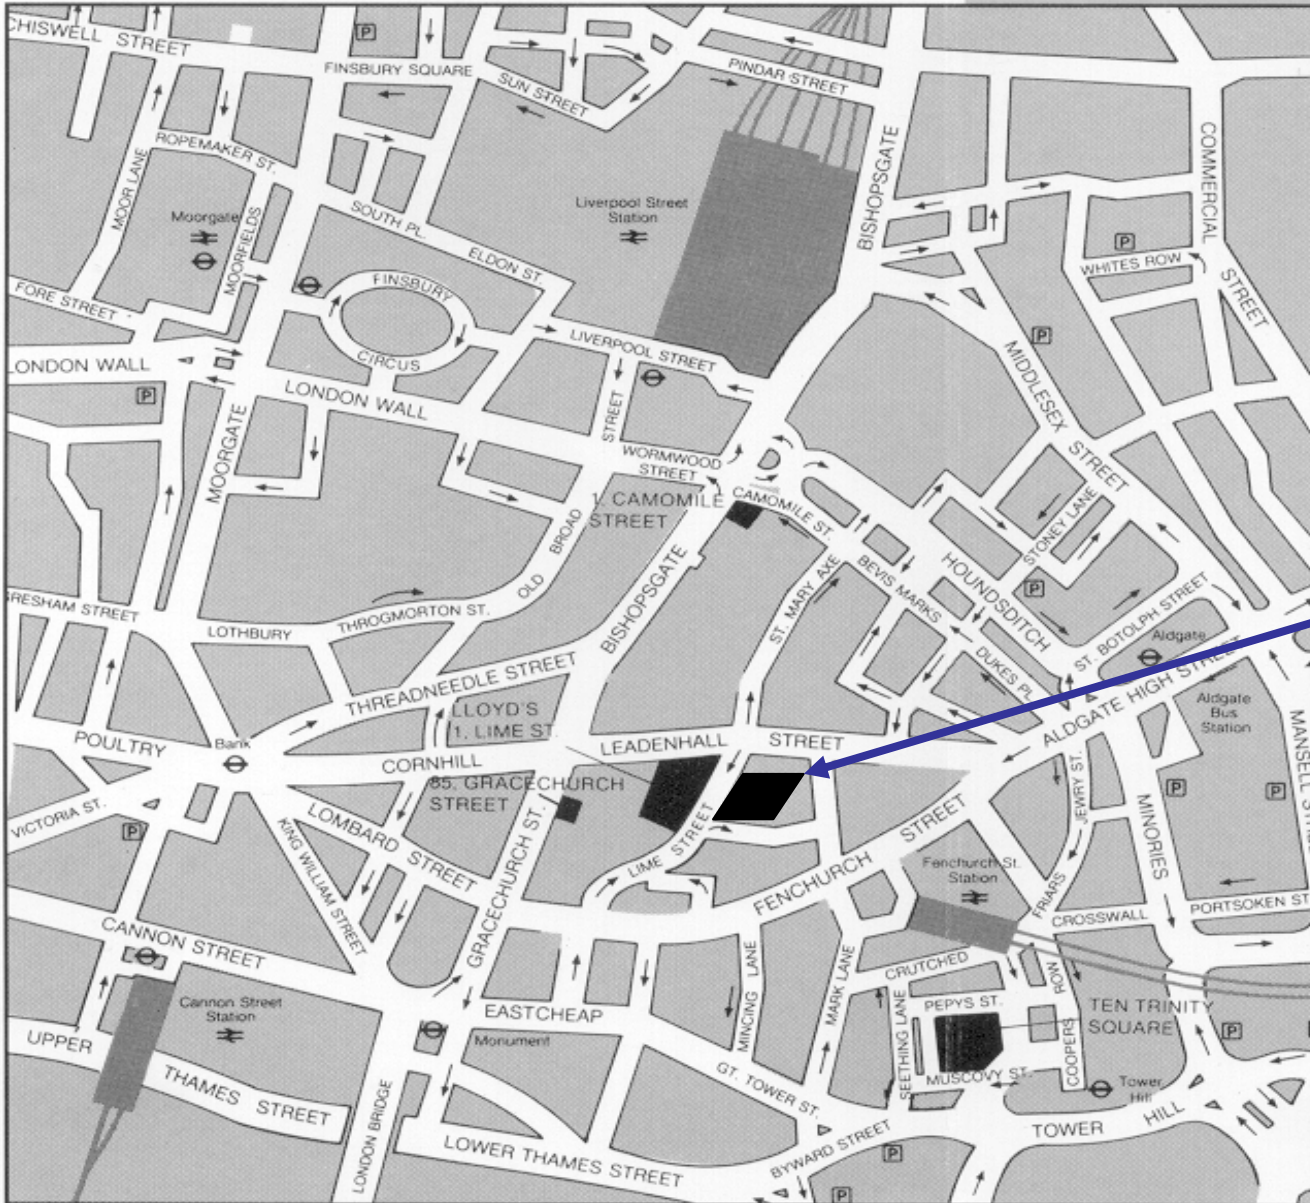

London

Willis Building
51 Lime Street

-  Tower Hill
-  Liverpool Street and Fenchurch Street
-  NCP in Byward Street, Parking meters nearby
-  One way streets