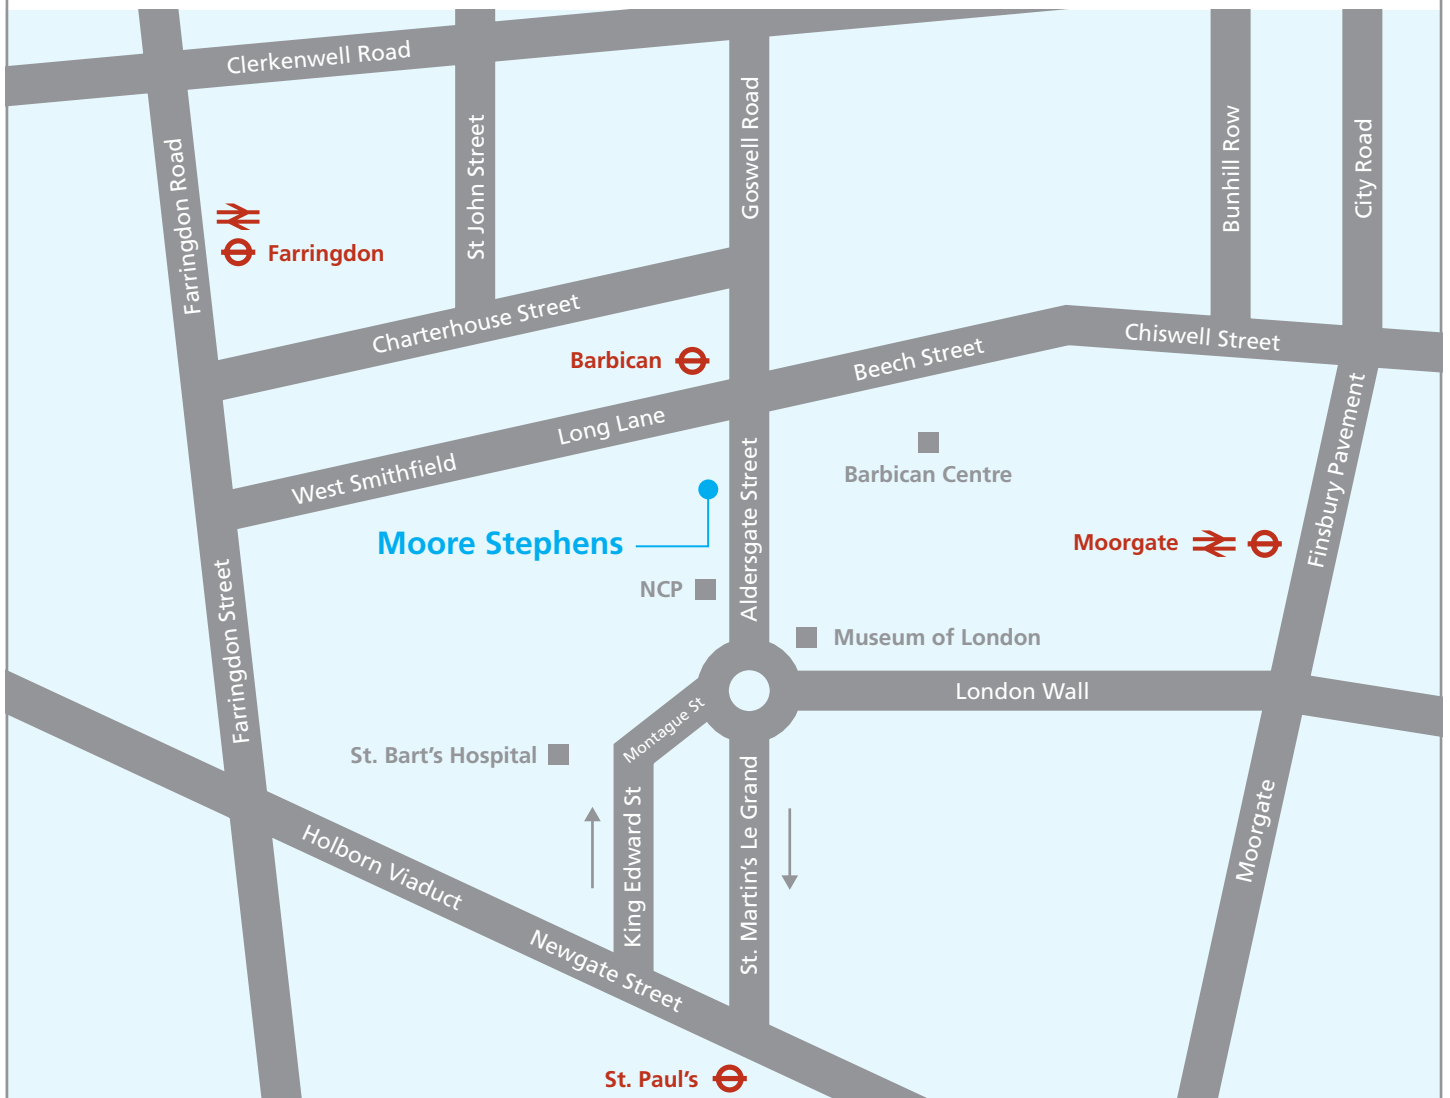

How to find us

Moore Stephens LLP
150 Aldersgate Street
London EC1A 4AB
T +44 (0)20 7334 9191
www.moorestephens.co.uk