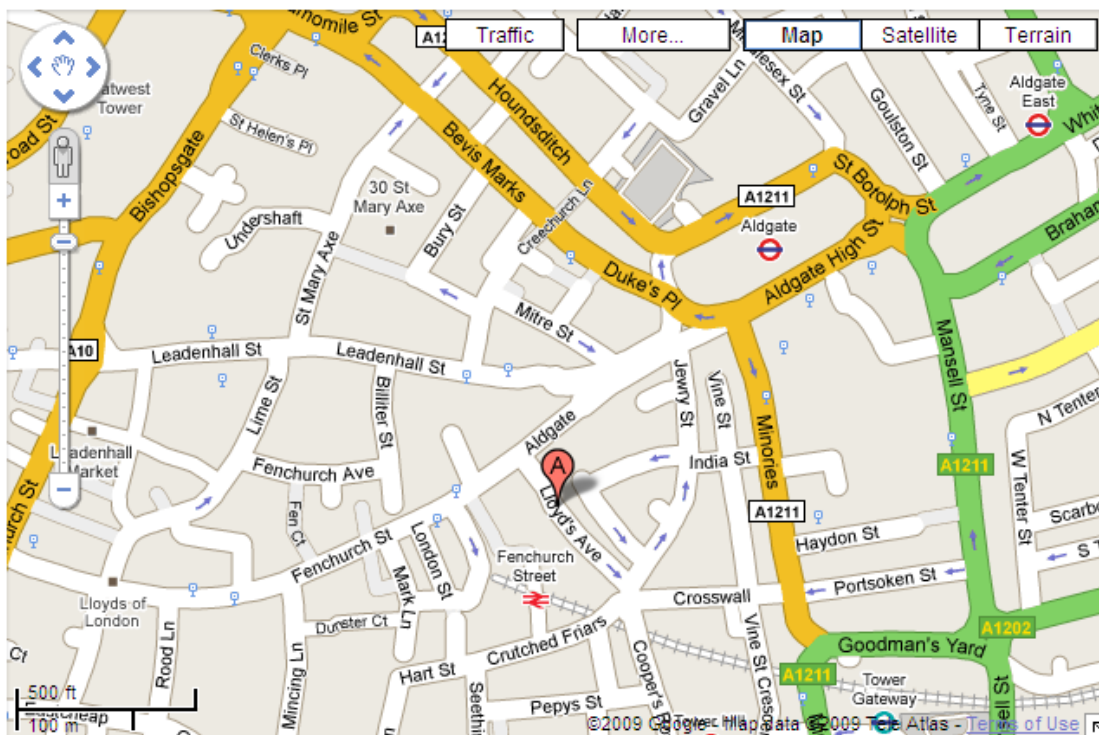

Lloyd's Avenue is in close proximity of:

Monument and Tower Hill which serves the Circle and District Underground Lines  
Aldgate which serves the Circle and Metropolitan Underground Lines  
Liverpool Street Station which serves the Central, Circle, Hammersmith & City and Metropolitan Underground Lines